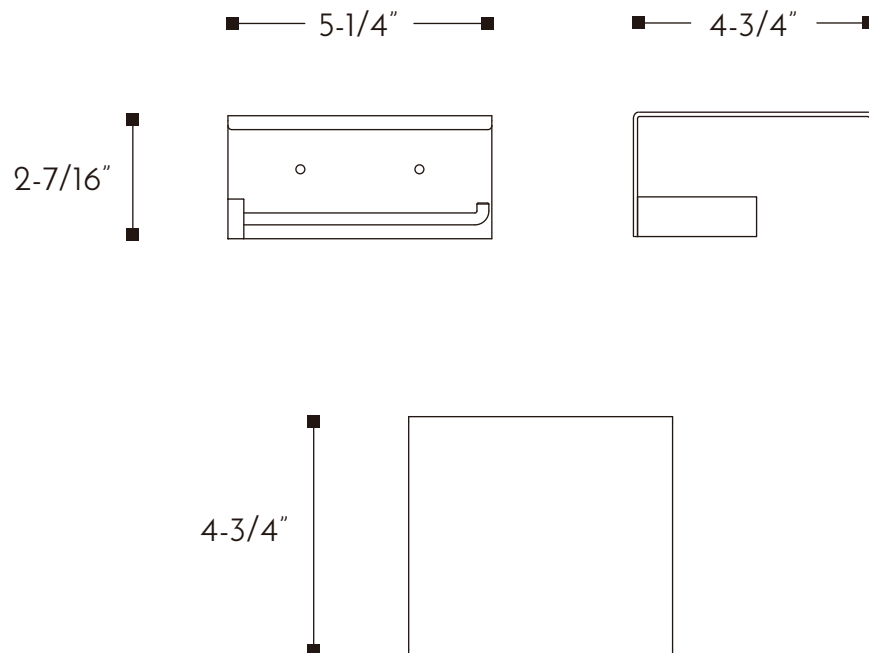

DAX-GDC060159-CR

TOILET PAPER HOLDERS **SERIES**

FEATURES

- Brass body
- Chrome finish
- Wall mount
- Mounting parts included

For parts or sale requirements please contact our customer service department: