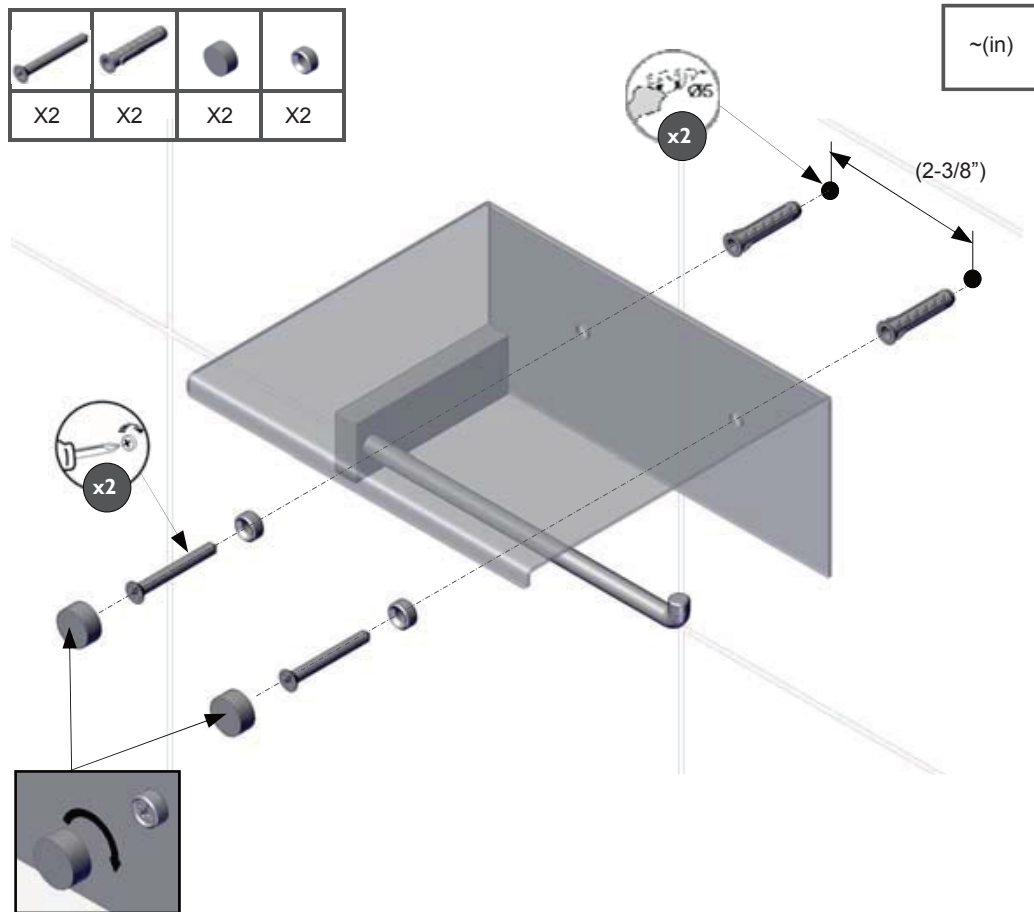

DAX-GDC060159-CR

TOILET PAPER HOLDERS **SERIES**

FEATURES

- Brass body
- Chrome finish
- Wall mount
- Mounting parts included

For parts or sale requirements please contact our customer service department: